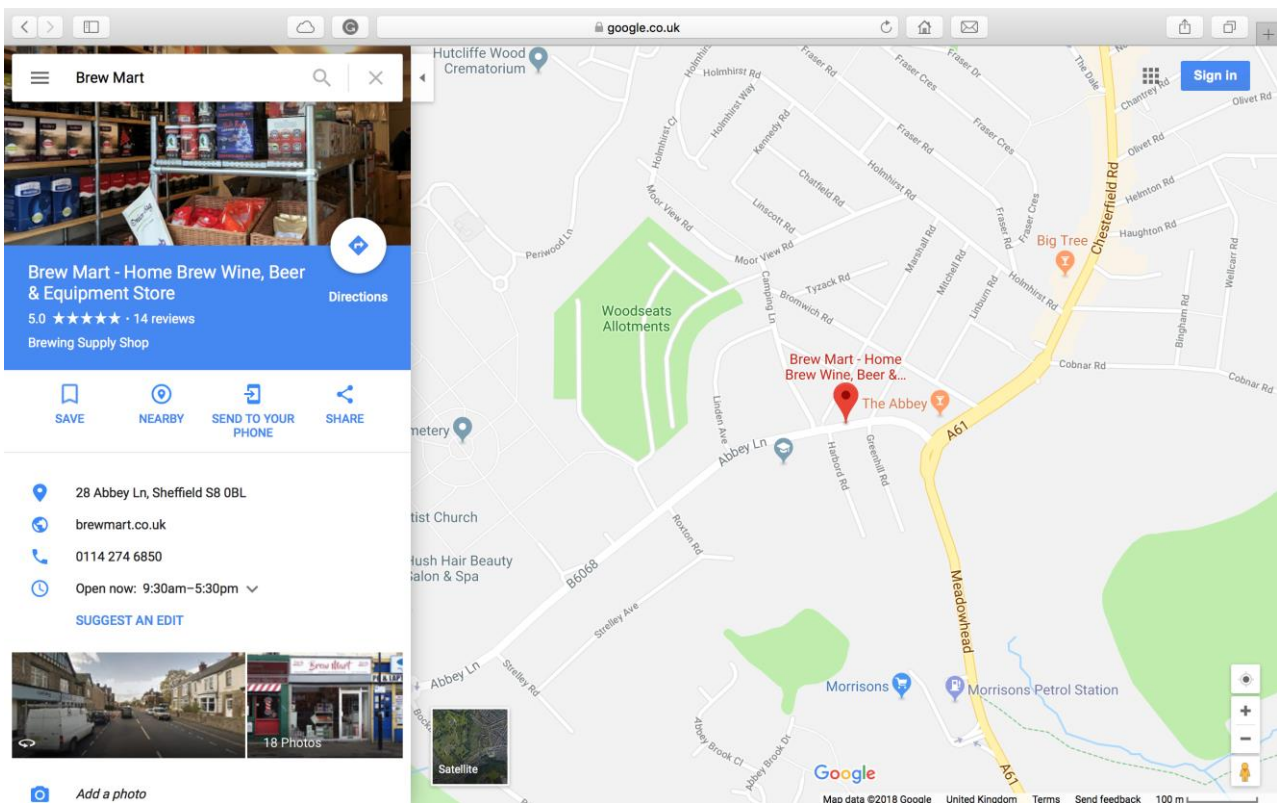

Brew Mart

How to get here

Brew Mart's address is;

28 Abbey Lane,
Woodseats,
Sheffield.
S8 0BL

You can find us on Google my business, or Google Maps, and use those apps to give you directions via whichever mode of transport you are using by clicking on any of the Directions buttons in the application.

If you haven't got that facility then you can use the address for your Satellite Navigation system (Sat Nav), or a street map.

If you are coming on public transport then the buses that come on to Abbey Lane itself, are the No. 76 buses to or from Lowedges, which will stop just a short way up the road from us, near the Abbey Lane Primary School.

Buses that stop on the A61, Chesterfield Road are numbers 24, 25, 43, 43A, 44, 75, 294 and X17. The nearest bus stops, in both directions, are just before the traffic lights at the junction with Abbey Lane. Ask the driver for the fare to the Abbey Lane stop on Chesterfield Road.